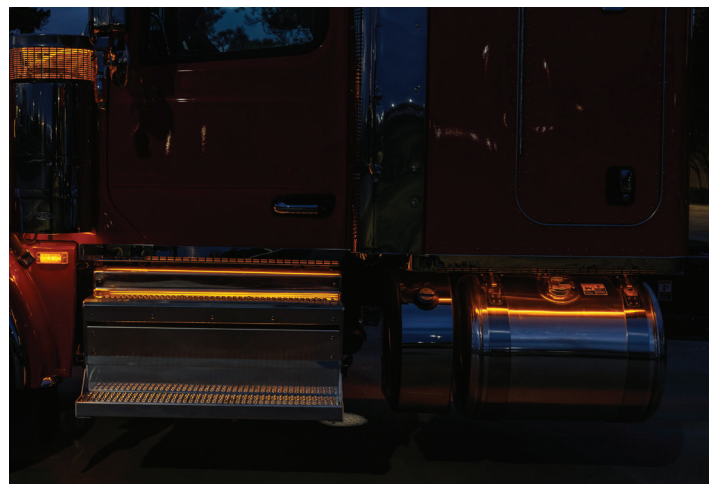

304
STAINLESS
STEEL

STAINLESS STEEL PRODUCTS GUARANTEED TO OUTSHINE AND OUTLAST.

MODEL
589

GENUINE ACCESSORIES

ROCKER PANELS

Rocker panel style is designed to compliment OEM front grille and air cleaner pattern. Sold in pairs. Measure 3" wide.

2024+ 589 LONG HOOD (131" BBC) R22-6450-211

SLEEPER PANELS

Sold in pairs. Measure 3" wide. Sleeper panels style is designed to compliment the OEM front grille and air cleaner pattern.

44" SLEEPER	T22-6412-200
44" SLEEPERS WITH EXTENDERS	T22-6413-211
58" SLEEPER	T22-6414-200
58" SLEEPER WITH EXTENDERS	T22-6415-211
72" SLEEPER	T22-6416-200
72" SLEEPER WITH EXTENDERS	T22-6417-211
80" SLEEPER	T22-6418-200
80" SLEEPER WITH EXTENDERS	T22-6419-211

2024+ 589 MID/HIGH-ROOF V-BOTTOM - 16" CENTER/14" ENDS R73-6060

FENDER GUARD

The best defense against road debris. With etched Peterbilt logo. Sold in pairs.

2024+ 589

L46-6191-211

MODEL
589

Item #10008461

304 STAINLESS STEEL. HIGHEST QUALITY. LONGEST LASTING.