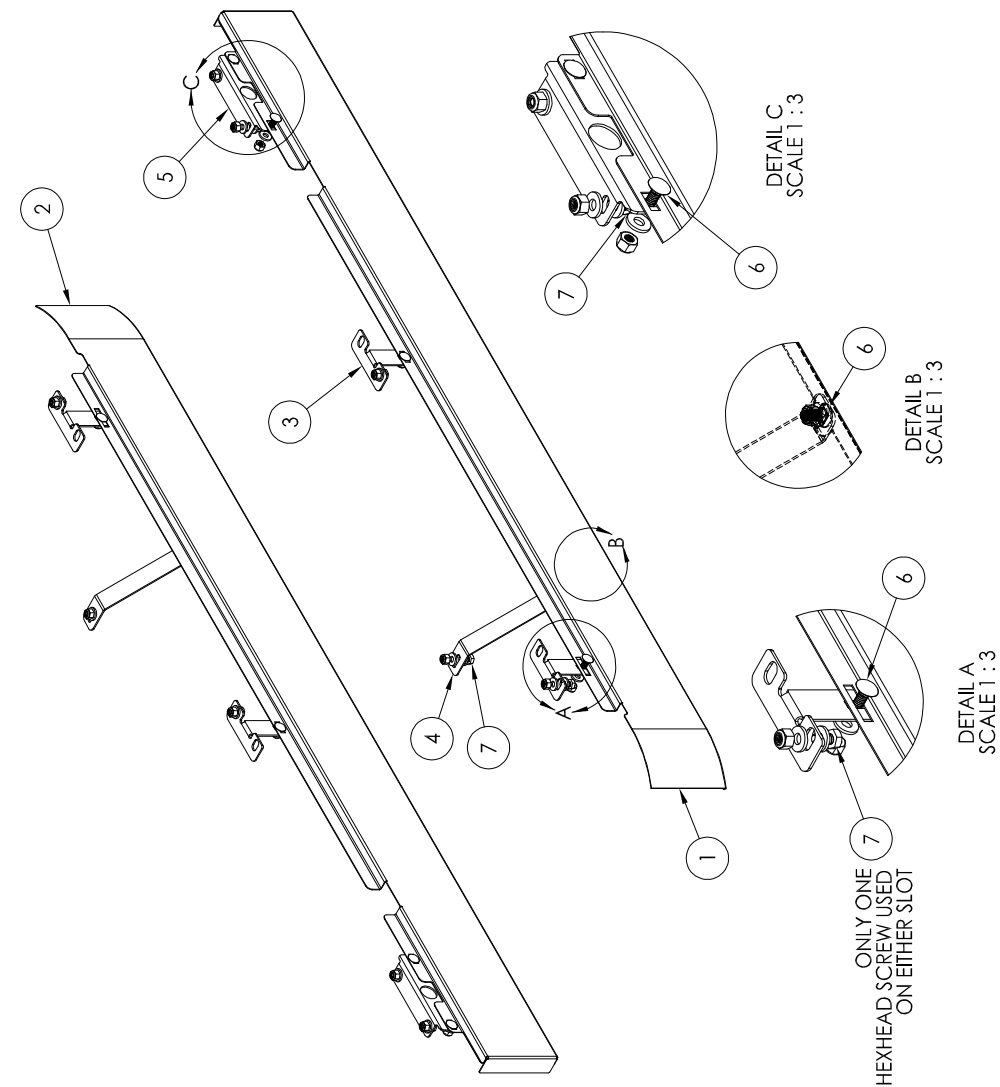

SLEEPER PANEL PAIR 51" INT HX520/620 W/EXT SS

INSTALLATION INSTRUCTIONS

Assemble brackets to panels before installing on truck. See Figure 1 for details.

Figure 1.